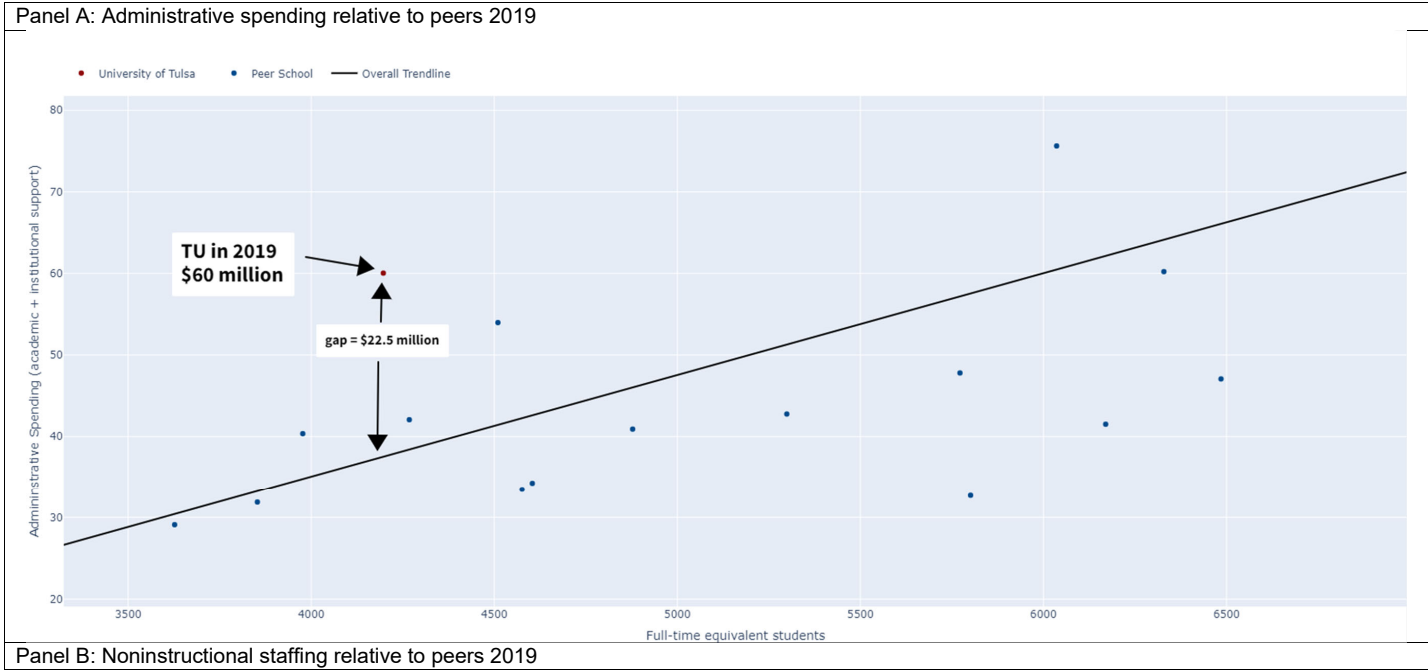

FIGURE 3
University of Tulsa administrative spending

Source: Data are from the US Department of Education, National Center for Education Statistics, Integrated Postsecondary Education Data System (IPEDS). Graph generated from the University of Tulsa Benchmark Dashboard, <https://www.perspectivedatascience-tudashboard.com>.