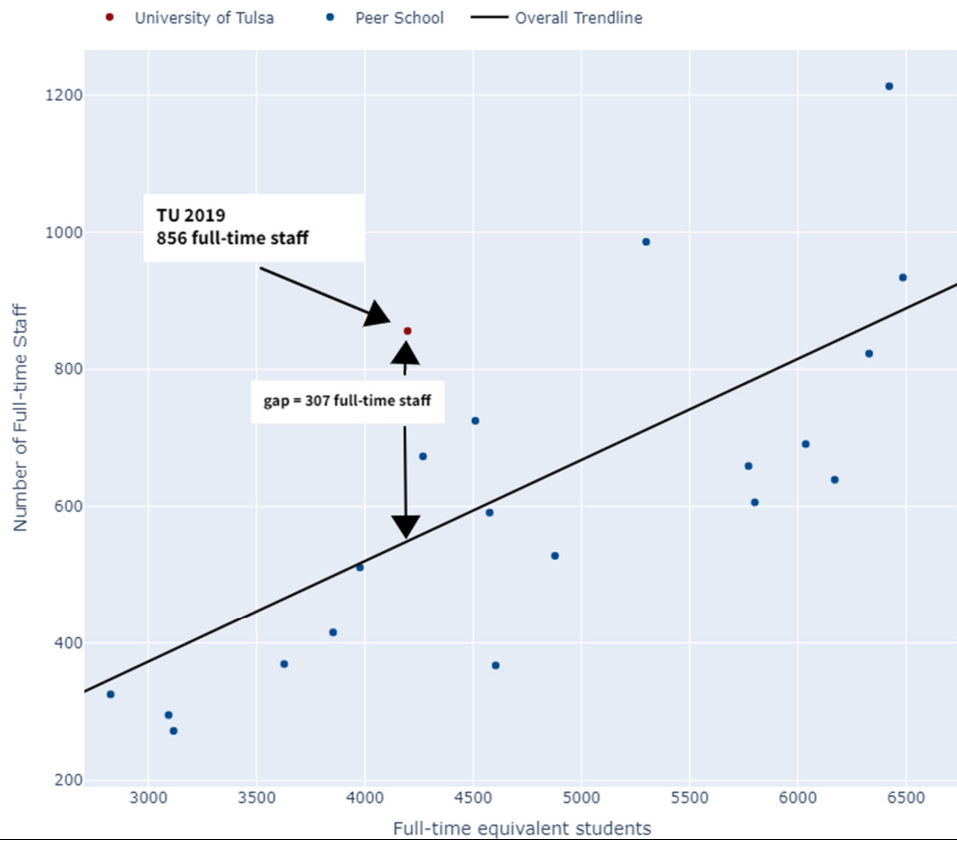

FIGURE 3
University of Tulsa administrative spending

Source: Data are from the US Department of Education, National Center for Education Statistics, Integrated Postsecondary Education Data System (IPEDS). Graph generated from the University of Tulsa Benchmark Dashboard, <https://www.perspectivedatascience-tudashboard.com>.